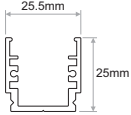

- JOY aluminium profile with satin square or satin round cover.
- Accessories for pendant installation.
- Available also in black, white or different RAL colours upon request.

Image	Code	Description	Length	Design-Detail
	<b>PRF.036</b>	JOY alum.prof. / Anodized	2m	
	<b>COV.010</b>	PMMA OPAL SQUARE COVER	2m	
	<b>COV.011</b>	PMMA OPAL ROUND COVER	2m	
	<b>ELA.018</b>	ALUMINIUM SLIDING BASE	2m	
	<b>CAP.083</b> <b>CAP.082</b>	FRONT CAP for JOY with COV.010 END CAP for JOY with COV.010		
	<b>CAP.085</b> <b>CAP.084</b>	FRONT CAP for JOY with COV.011 END CAP for JOY with COV.011		
	<b>ELA.008</b>	STAINLESS STEEL HOLDER		
	<b>ACC.063</b> <b>ACC.065</b>	CEILING SUSPENSION INSTALLATION 150cm CEILING SUSPENSION INSTALLATION 300cm		